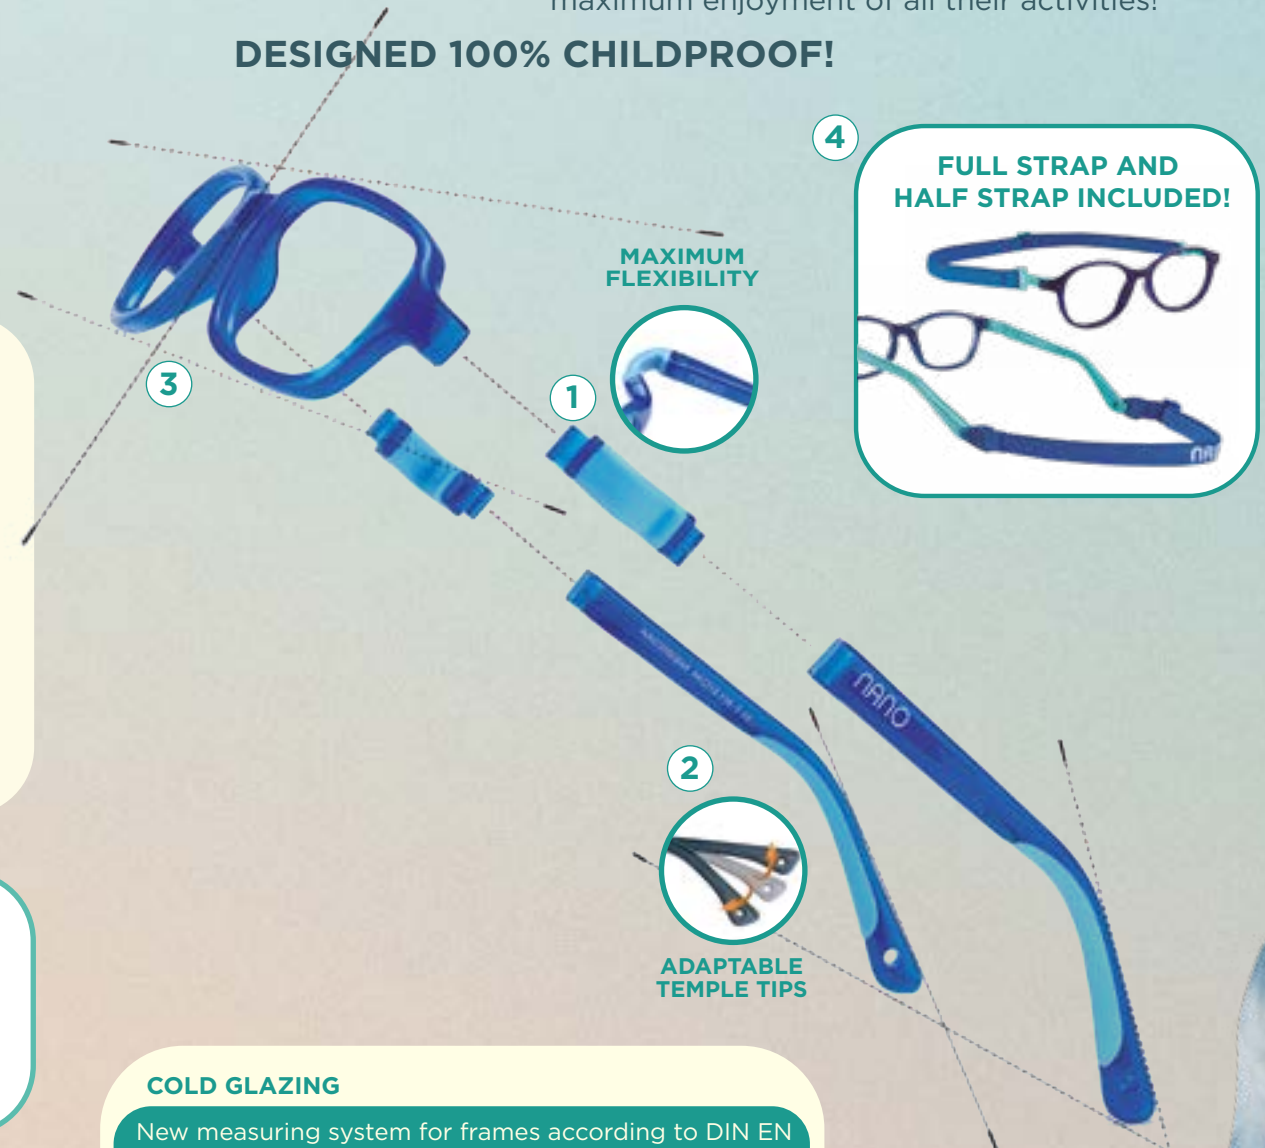

3 glasses in 1!

Includes both full strap and half strap for a perfect fit

For unstoppable boys and girls, **Nano Indestructible!**

IMITATING THE PERFECTION OF NATURE

HYPOALLERGENIC

COLD GLAZING

New measuring system for frames according to DIN EN ISO 8624. **We recommend you check that the frame you are looking for is the correct size.**